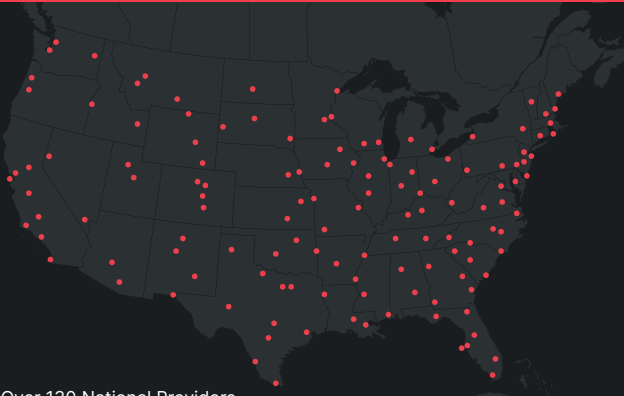

24/7

Emergency Response

3

Decades Of Service

+43K

Projects Completed

**CUTTING-EDGE
EMERGENCY
RESPONSE
PROGRAM**

PRIME: Priority Response in Managed Emergencies