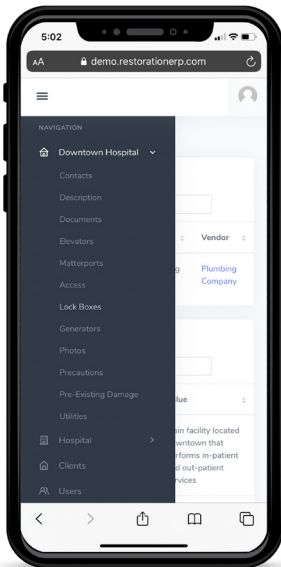

24/7

Emergency Response

3

Decades Of Service

+43K

Projects Completed

**CUTTING-EDGE
EMERGENCY
RESPONSE
PROGRAM**

PRIME: Priority Response in Managed Emergencies

• Over 130 National Providers

PRIME Program

- ✓ Pre-loss planning
- ✓ 24/7 Priority Emergency Response
- ✓ Post loss reconstruction
- ✓ Proven restoration procedures & technology

PRIME ERP Software

- ✓ Free Facility management & emergency response planning software
- ✓ 3d matterport imaging & floor plans
- ✓ Document uploads
- ✓ Encrypted Cloud Storage

Our PRIME™ Program App provides a platform for consolidating client information, including contact details, floor plans, and company procedures.

Available on:

Windows/Mac

**SIGN UP TODAY
FOR NO COST**

NDSRECOVERY.COM